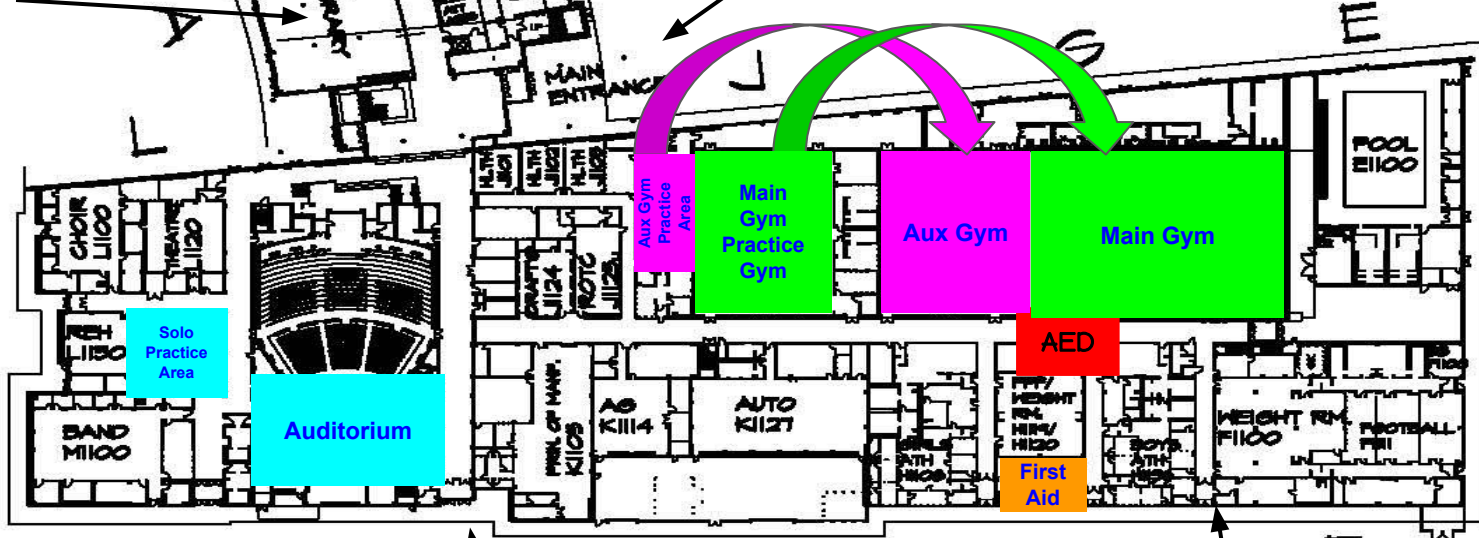

D1124-D1145

Flex Spaces
(can be used for practice)

BUILDING FRONT

CYPRESS PARK
HIGH SCHOOL
1st FLOOR

Bus Driver
Hospitality
Room

Team Entrance

Extra
Practice
Space

Hospitality
Room

AED

ADMIN AREA
A1106-A1150

BUILDING BACK
PARKING LOT

Spectator Entrance

Prop
Drop Off

E

M

K