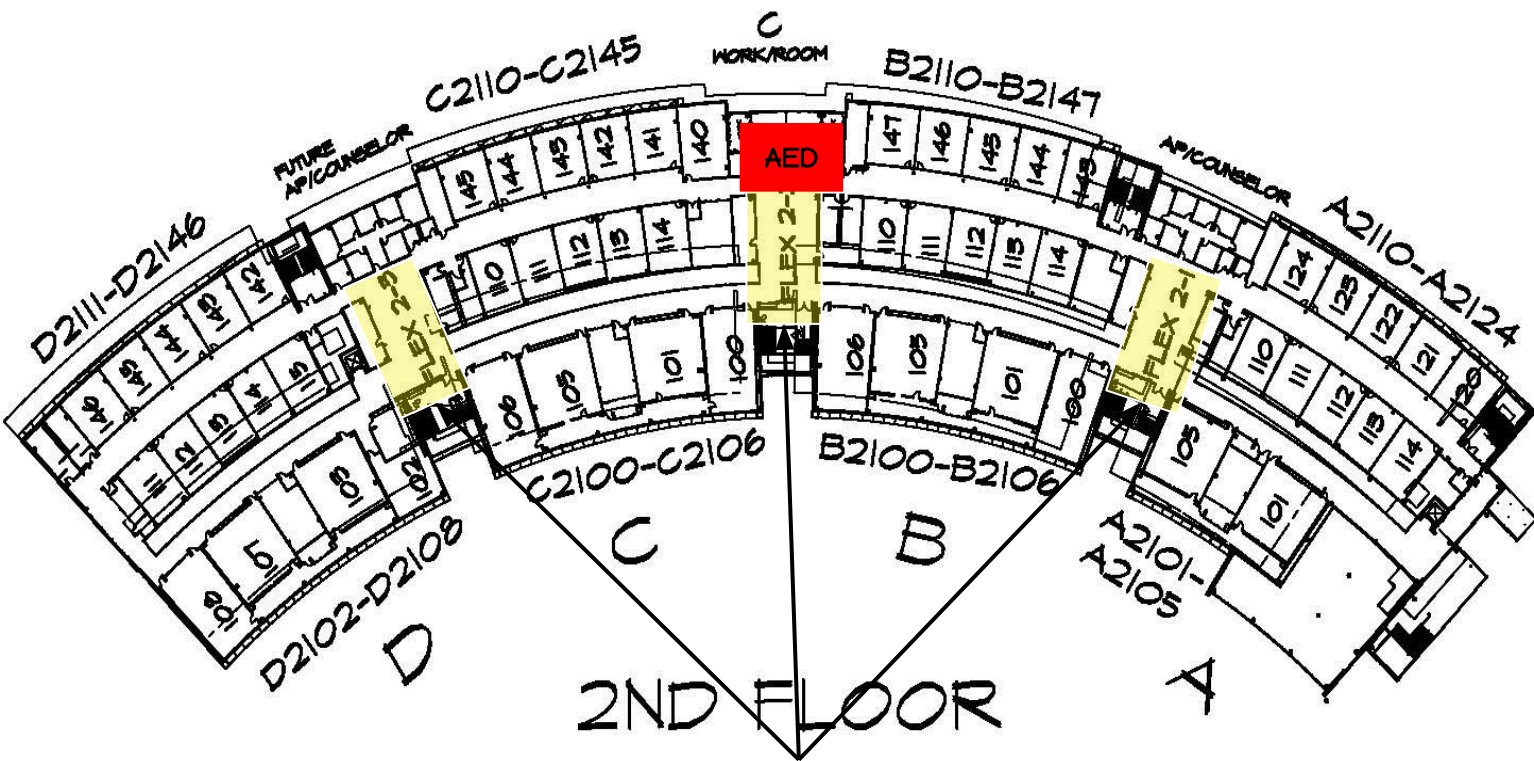

WEIGHT R. H100

WEIGHT R. F100

FOOTBALL F11

POOL E100

BUILDING FRONT

Dressing Rooms & Flex Spaces
(can be used for practice)

CYPRESS PARK HIGH SCHOOL
STAFF PARKING

WESTGREEN BLVD.