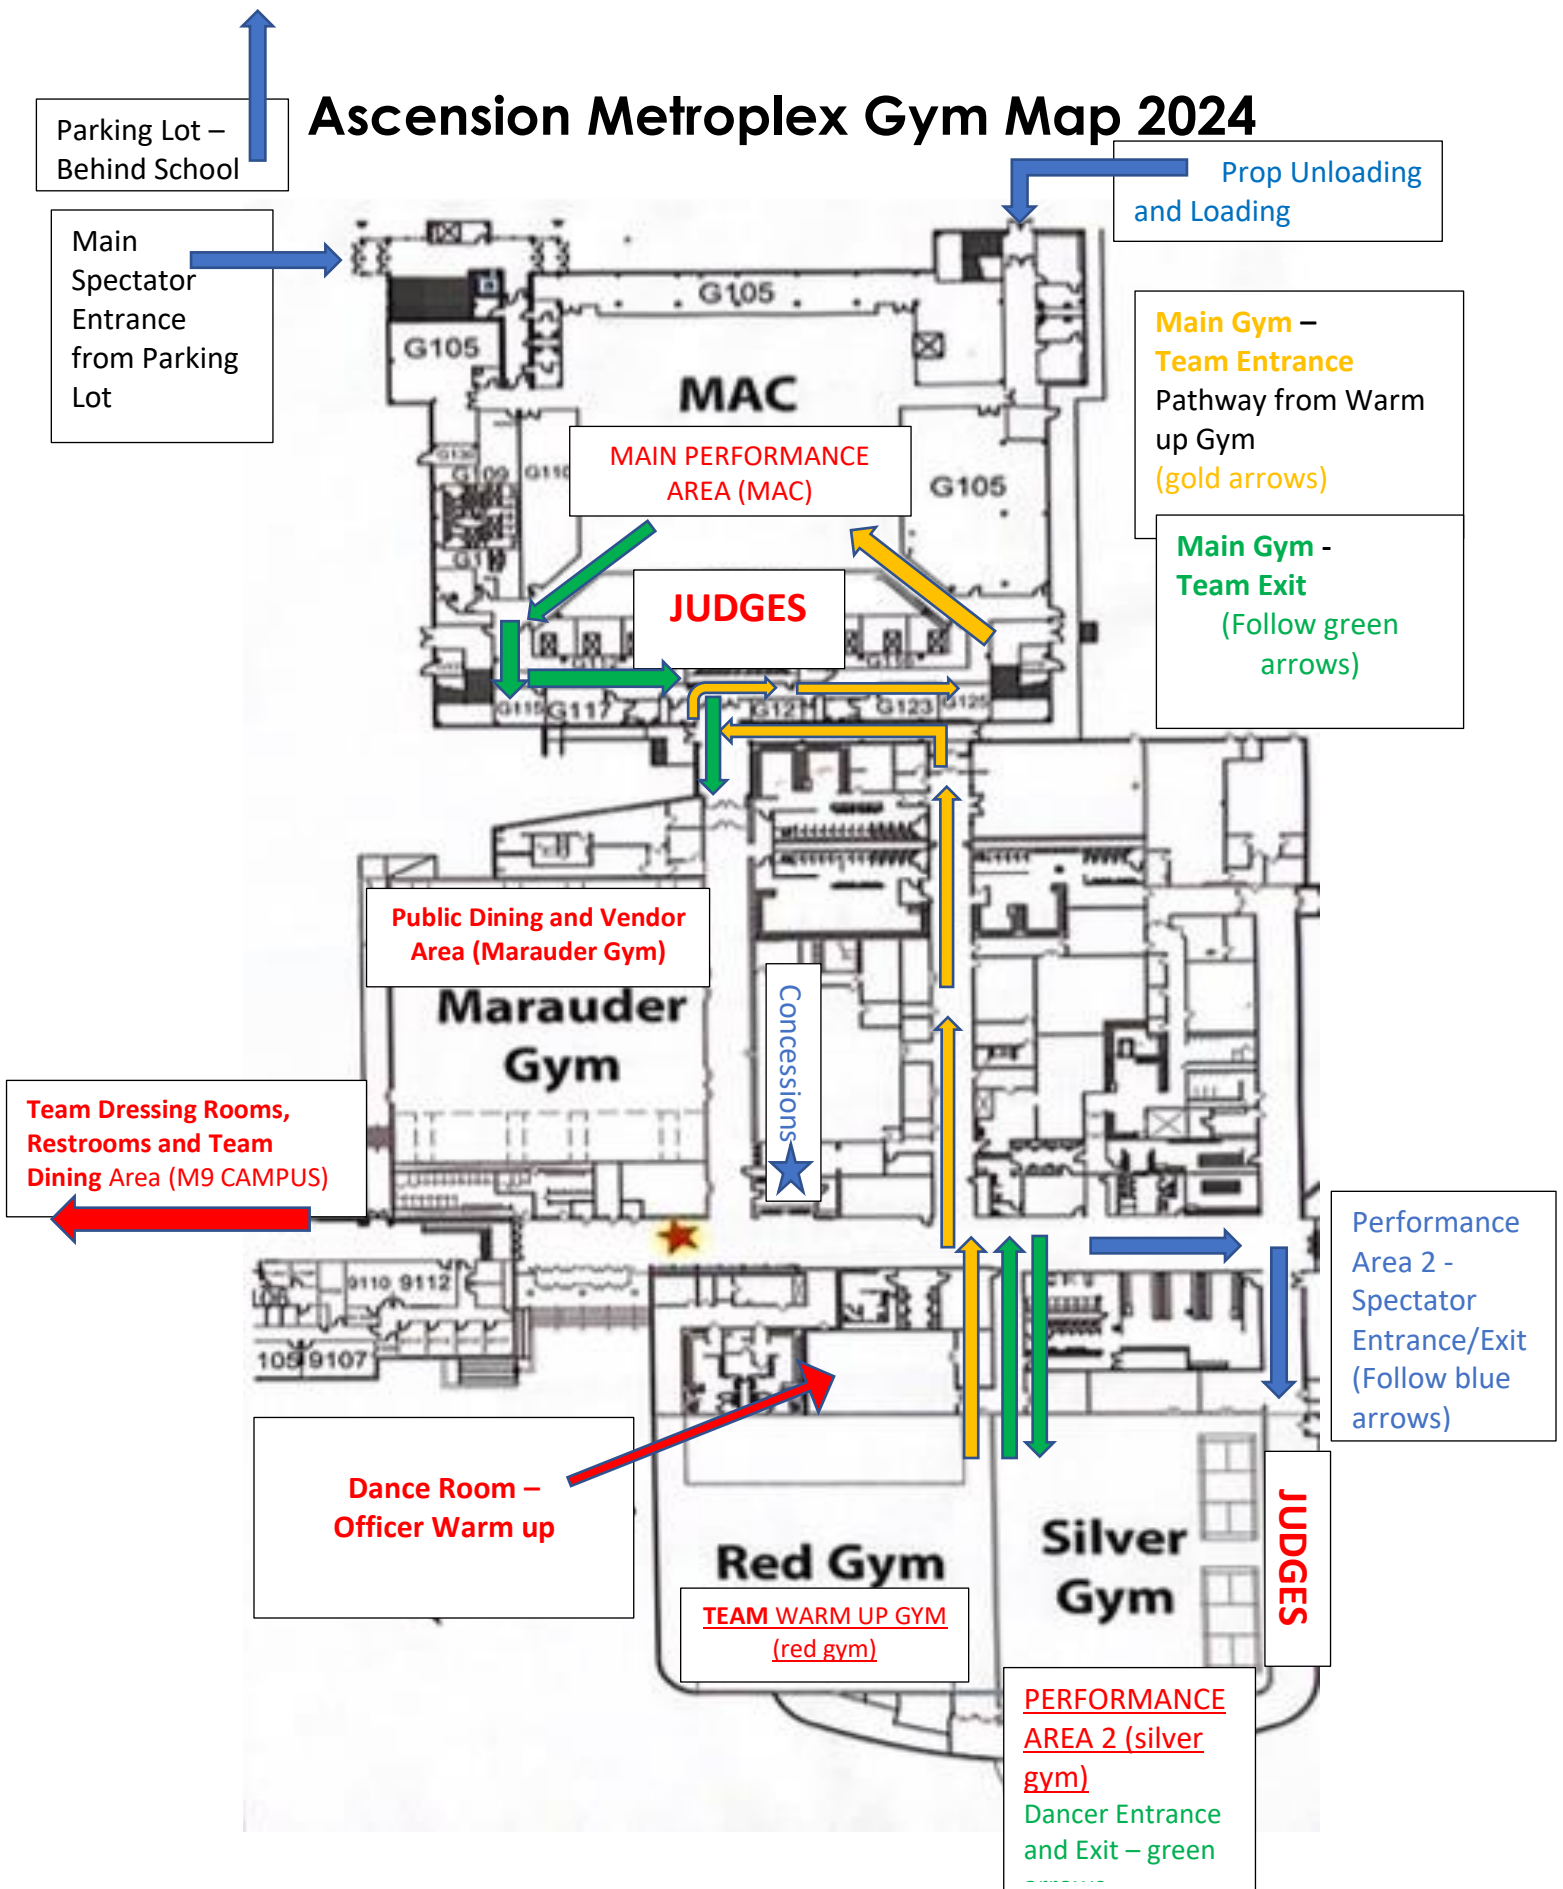

Ascension Metroplex Gym Map 2024

Morris Road – Front of School